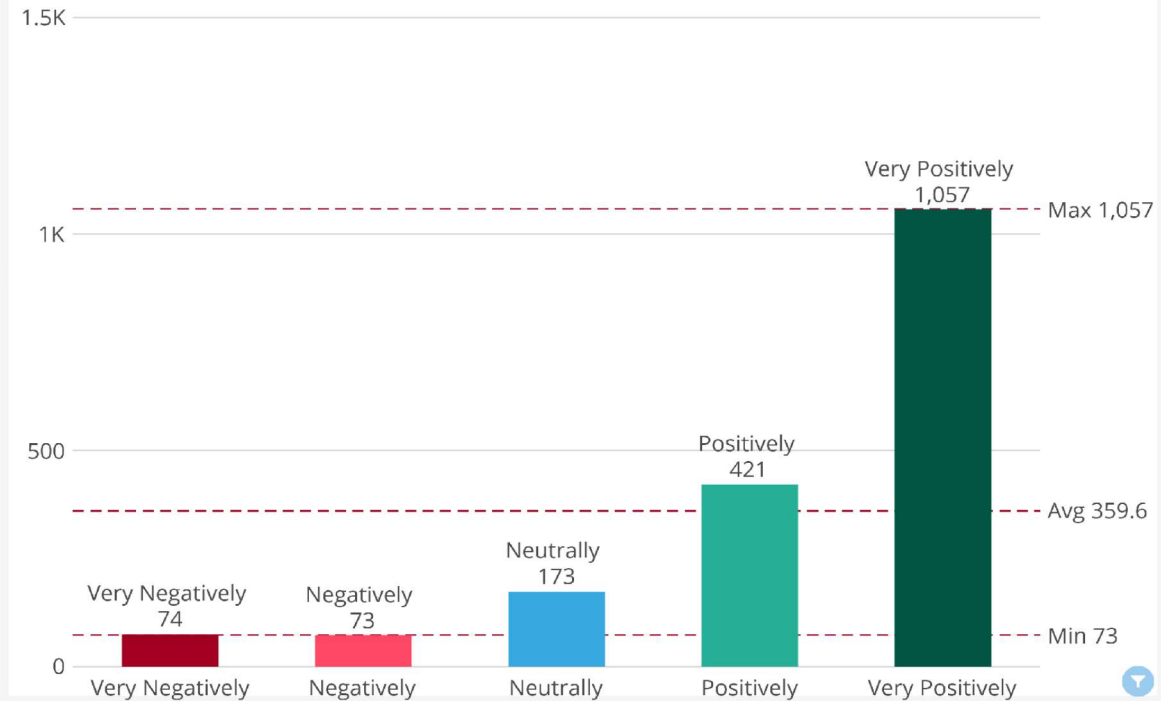

Total
130

What is your age range?

21-27	33
46-60	28
36-45	25
18-20	18
28-35	14
61+	11
Under 18	2

Total
131

What best describes your race/ethnicity?

100

- White
- Native American
- Middle Eastern
- Hispanic / Latino
- Black / African American
- Asian / Asian American

September 12, 2023

Kalamazoo (MI) DPS - Post-Contact

Owner My90

KALAMAZOO DEPARTMENT OF PUBLIC SAFETY

POWERED BY **my90**
by 4AION

Summary (All Time)

- / 82% Post-Contact Score
- / 16,320 All-time Sends
- / 2,034 Responses
- / 12% Response Rate
- / Dataset last updated 1 day ago

Number of Responses

2.03K

(2023-09-10T19:34:11 vs 2023-09-10T19:34:11
Prior Month 2,034

0

Based on your interaction, how do you view Kalamazoo DPS?

BADGES
EARNED

Select Age Group

Select