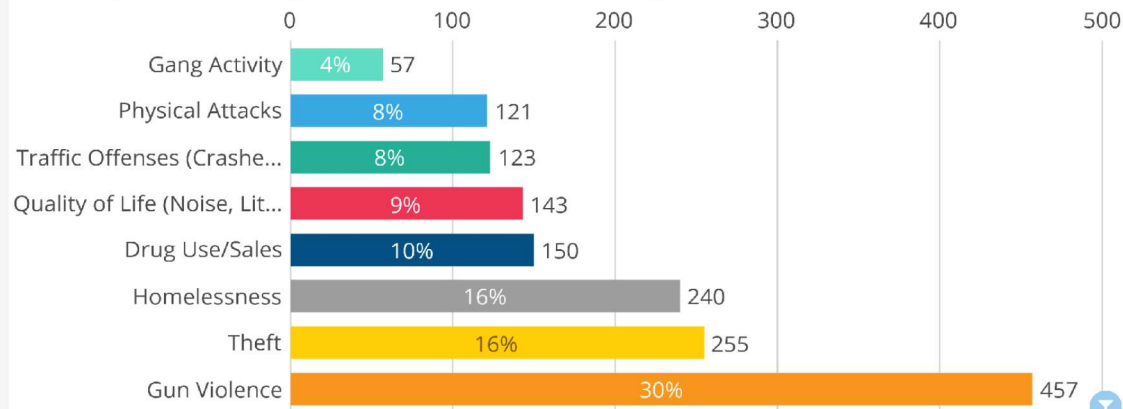

Community Concerns

COMMUNITY INPUT ON PUBLIC SAFETY CONCERNS

What is your top safety concern in your community?