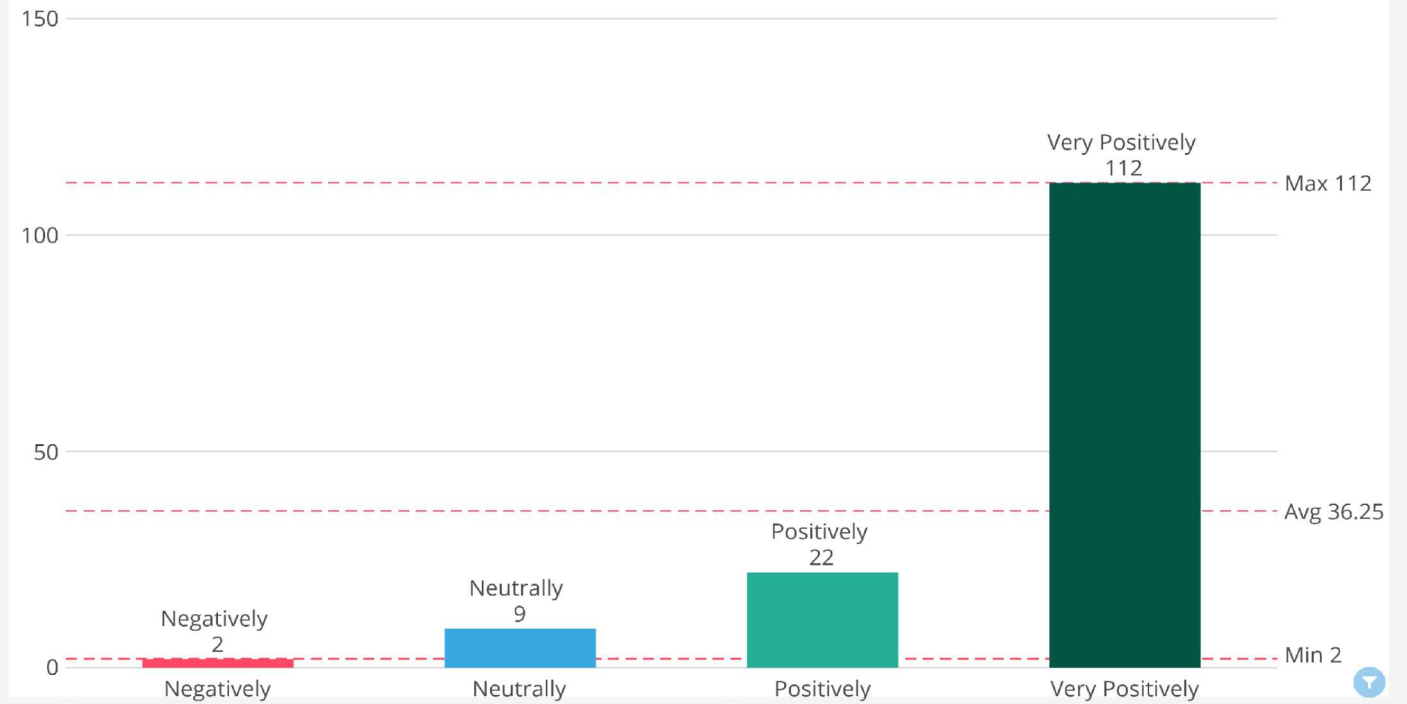

Number of Responses

189

(2023-09-09T20:34:40 vs 2023-09-09T20:34:40
Prior Month 189

0

Based on your interaction during the stop, how do you view Kalamazoo Public Safety?

Select Age Group

Select

Select Race/Ethnicity