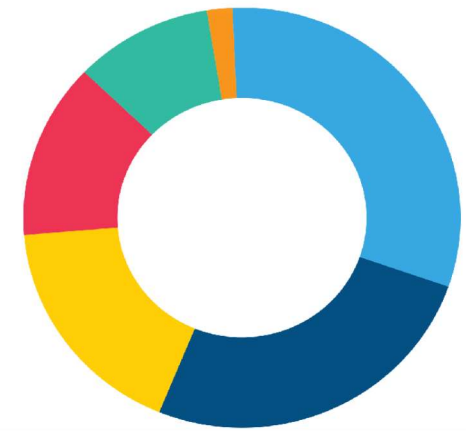

Female	804	61.5%
Male	483	37.0%
Nonbinary / third gender	20	1.53%

What is your age range?

46-60	400
61+	341
36-45	231
28-35	178
21-27	135
18-20	25
Under 18	9

What best describes your race/ethnicity?

1.5K