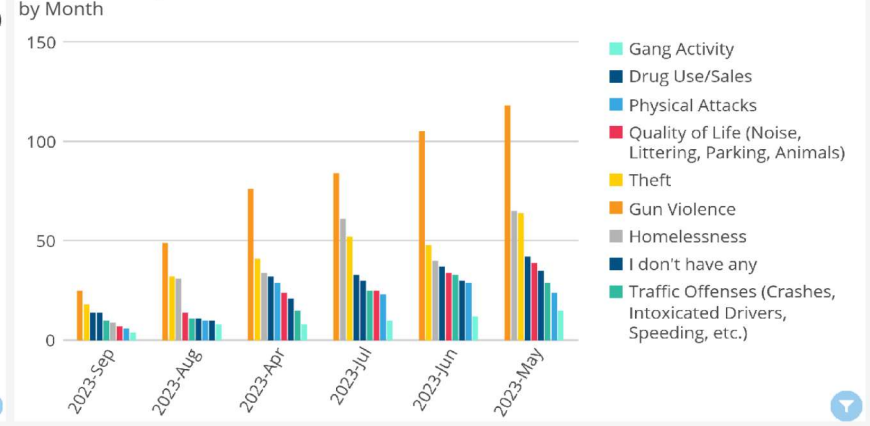

Community Concerns