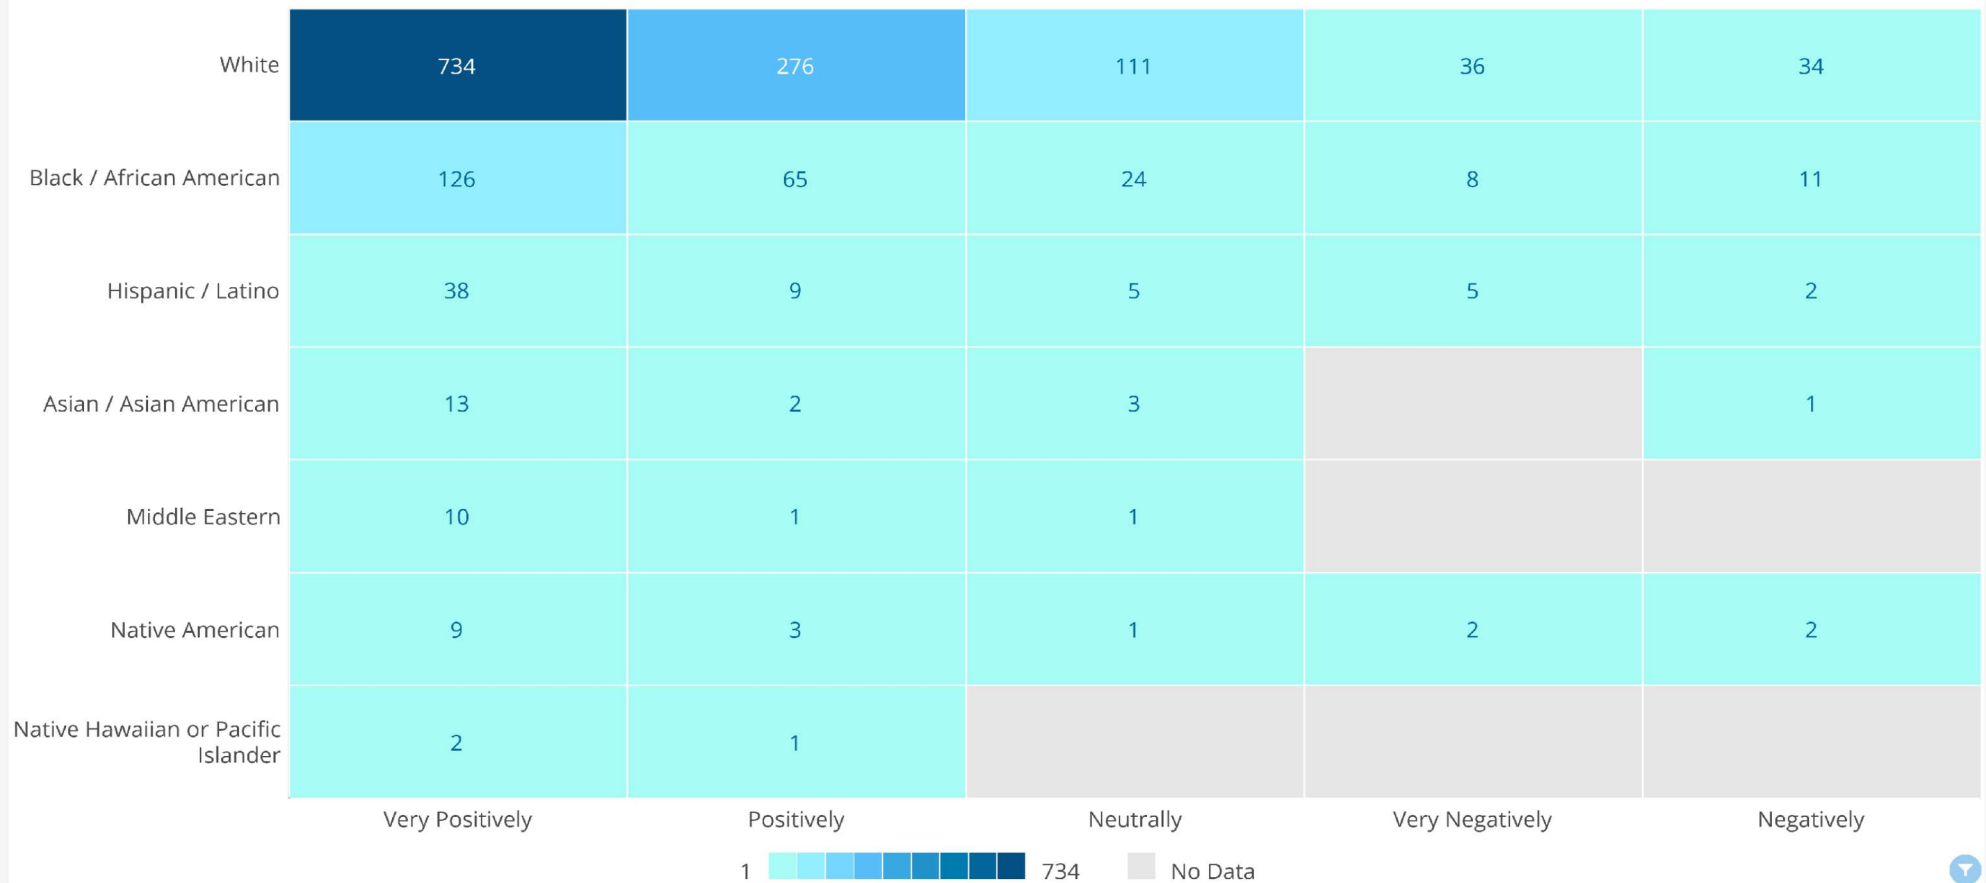

PROCEDURAL JUSTICE

Comparison - View of the agency vs Race/Ethnicity