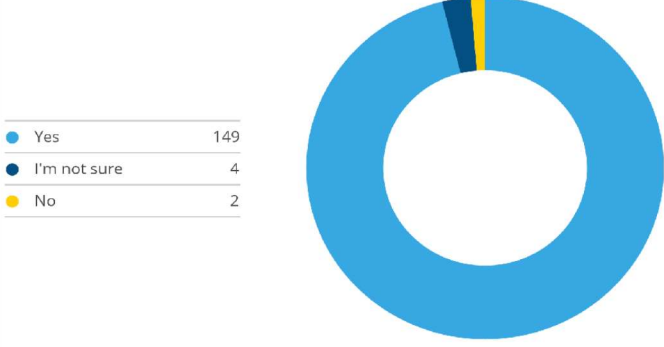

Total
156

Did the Officer explain why they stopped you?