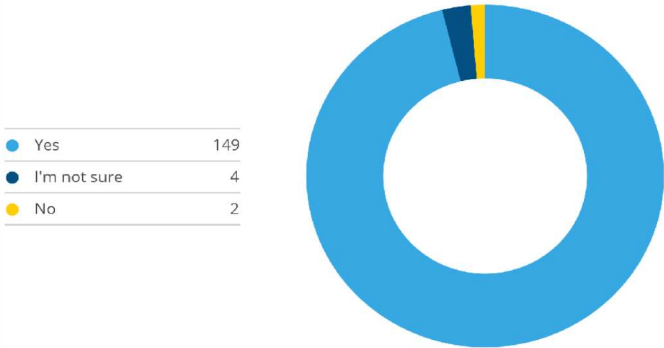

Number of Responses

189

(2023-09-09T20:34:40 vs 2023-09-09T20:34:40
Prior Month 189

0

Based on your interaction during the stop, how do you view Kalamazoo Public Safety?

Select Age Group

Select

Select Race/Ethnicity

Select

Select Gender

Select

Traffic Stop Feedback

Did the Officer introduce themselves to you?

Total
155

What was the outcome of the stop?

Total
156