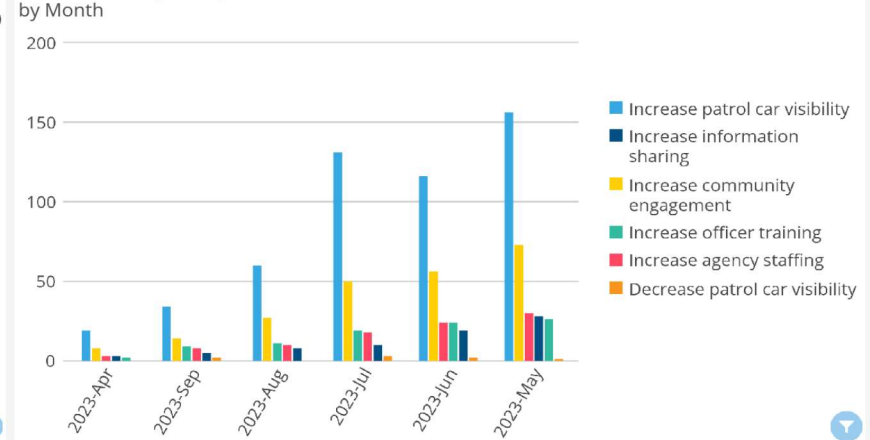

Community Requests