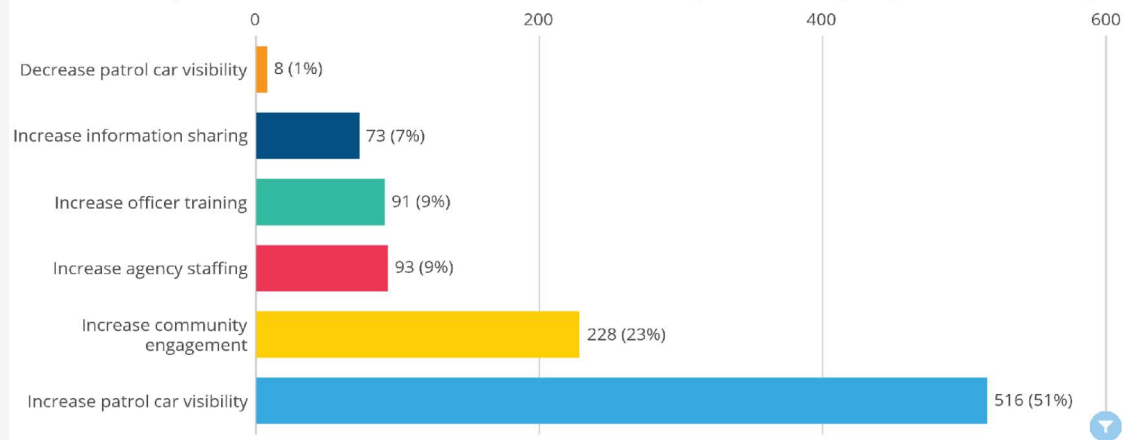

Community Requests

What would you most like Kalamazoo DPS to do to improve safety in your community?