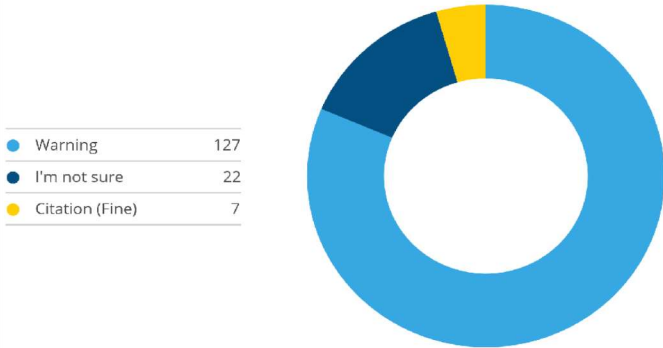

Select

Select Gender

Select

Traffic Stop Feedback

Did the Officer introduce themselves to you?

Total
155

What was the outcome of the stop?

Total
156