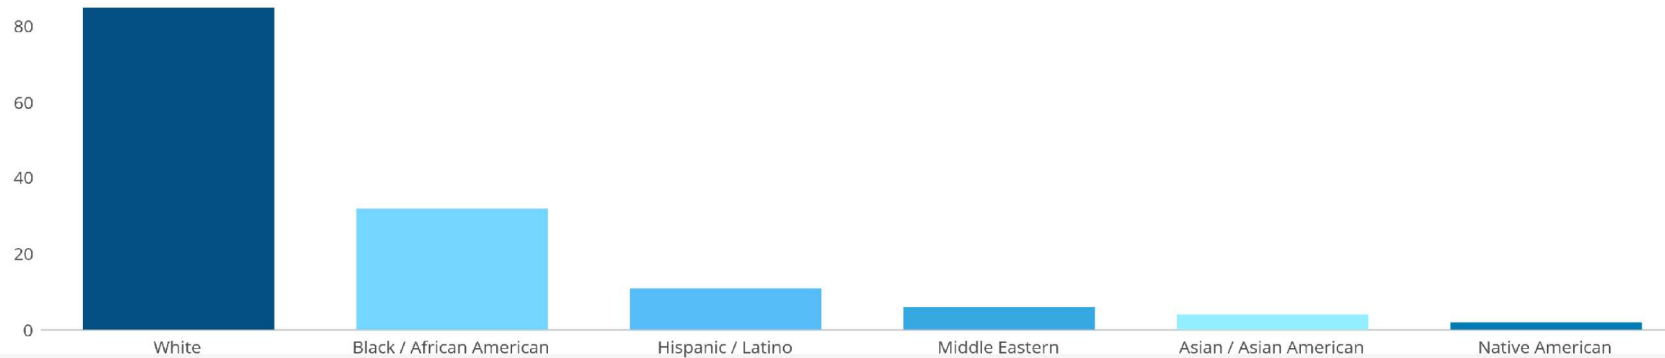

Total
130

What is your age range?

21-27	33
46-60	28
36-45	25
18-20	18
28-35	14
61+	11
Under 18	2

Total
131

What best describes your race/ethnicity?

100

- White
- Native American
- Middle Eastern
- Hispanic / Latino
- Black / African American
- Asian / Asian American