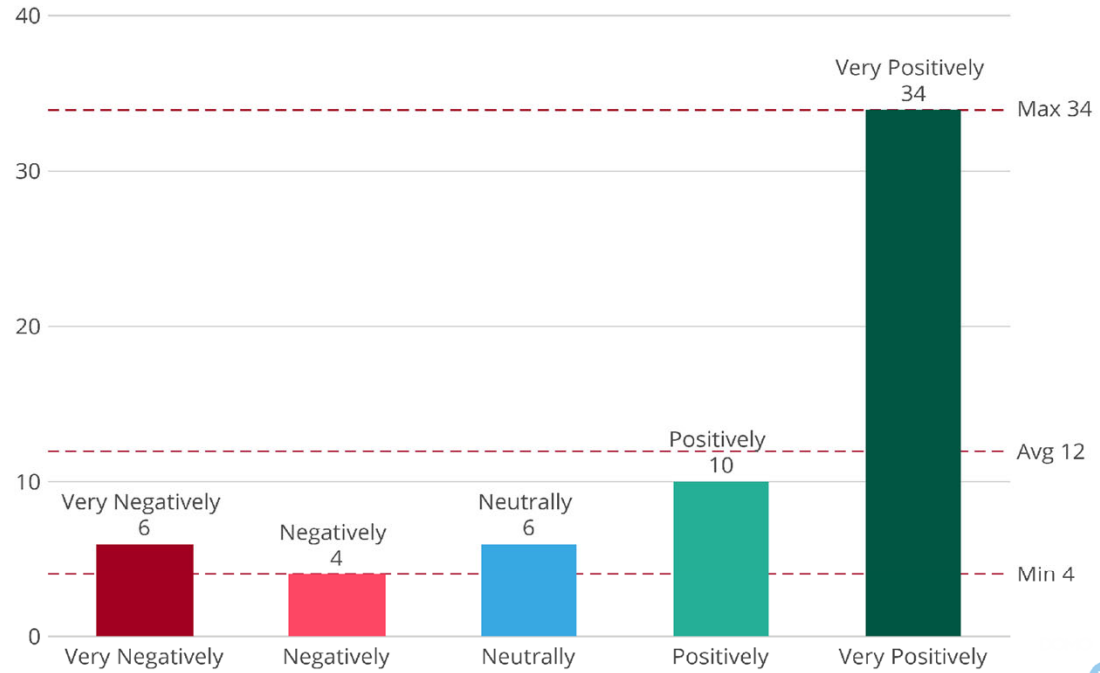

April 7, 2026

Kalamazoo (MI) DPS - Post-Contact

Owner My90

Controls & Filters Last Month

Summary (All Time)

- / 81% Post-Contact Score
- / 36,916 All-time Sends
- / 6,885 Responses
- / 19% Response Rate
- / Dataset last updated 1 day ago

Number of Responses

73

(2026-03-31T23:45:57 vs 2026-03-31T23:45:5
Prior Month 73

0

Based on your interaction, how do you view Kalamazoo DPS?

BADGES EARNED

Select Age Group

Select