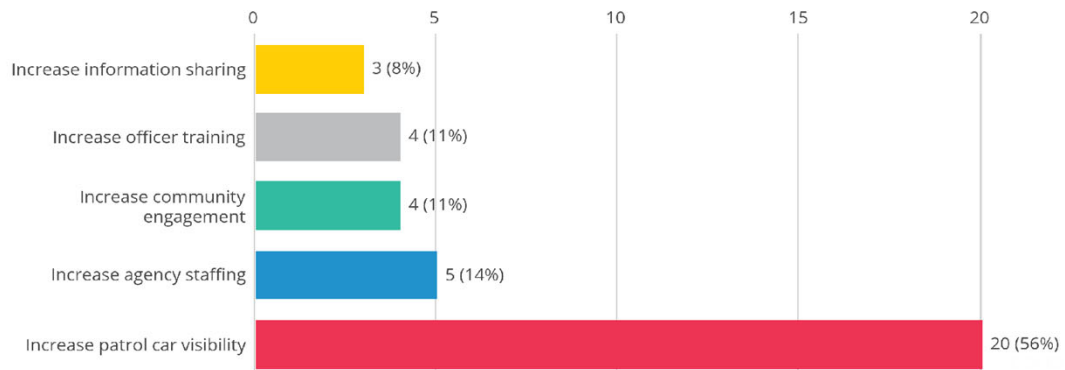

What would you most like Kalamazoo DPS to do to improve safety in your com...