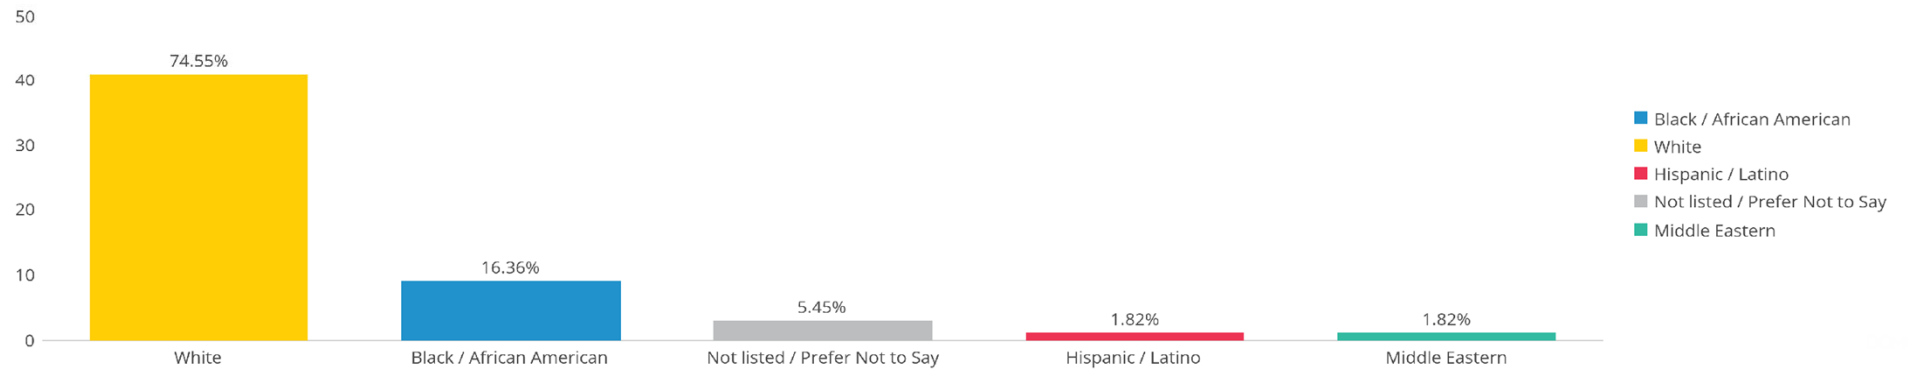

Female	23	52.3%
Male	19	43.2%
Not listed / Prefer Not to Say	1	2.27%
Nonbinary / third gender	1	2.27%

What is your age range?

Under 18	4.44%
18-20	2.22%
21-27	11.11%
28-35	13.33%
36-45	13.33%
46-60	35.56%
61+	20%

What best describes your race/ethnicity?

FEEDBACK