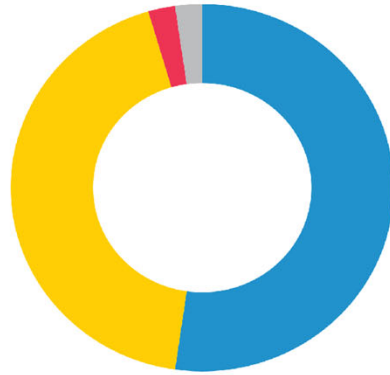

Female	23	52.3%
Male	19	43.2%
Not listed / Prefer Not to Say	1	2.27%
Nonbinary / third gender	1	2.27%

What is your age range?

Under 18	4.44%
18-20	2.22%
21-27	11.11%
28-35	13.33%
36-45	13.33%
46-60	35.56%
61+	20%