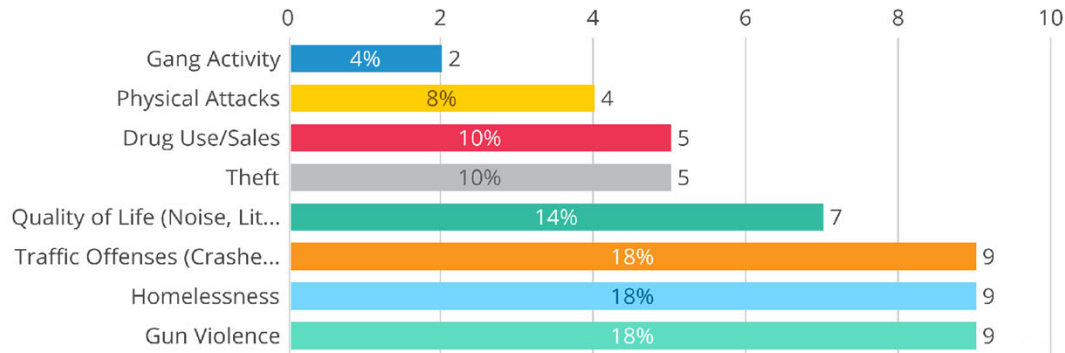

What is your top safety concern in your community?