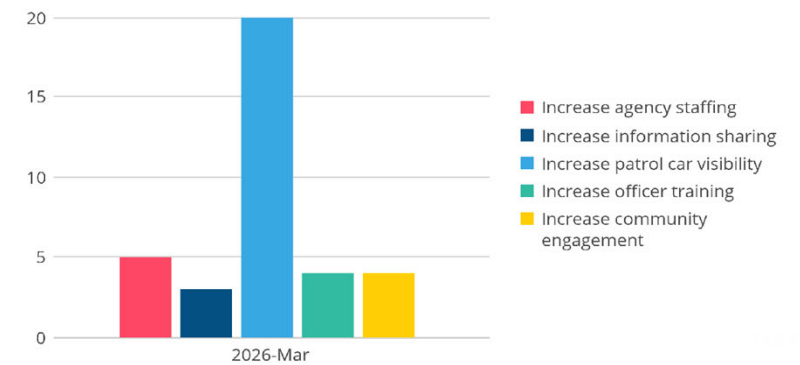

What is your top safety concern in your community?

Community Concerns by Month

What would you most like Kalamazoo DPS to do to improve safety in your com...

Community Request by Month

DEMOGRAPHICS

What best describes your gender?