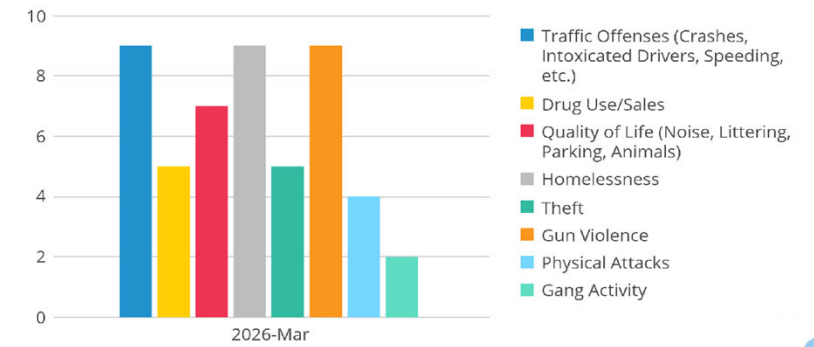

Community Concerns by Month