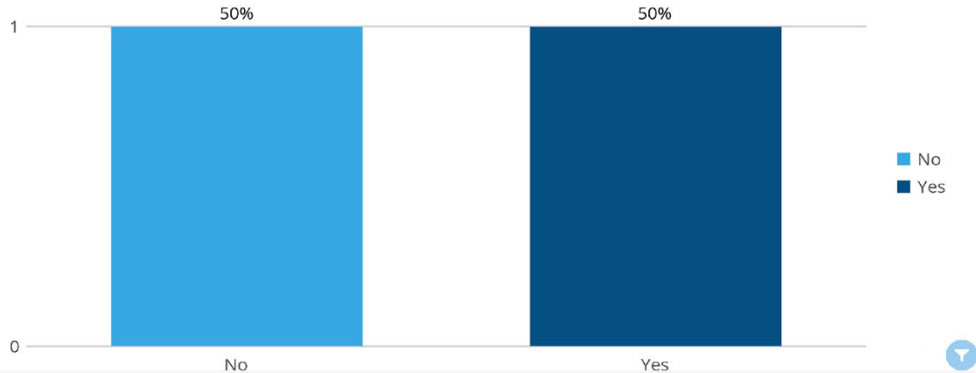

# Traffic Stop Feedback

Did the Officer introduce themselves to you?

What was the outcome of the stop?

Did the Officer explain why they stopped you?

Did the officer explain what you need to do with the citation?