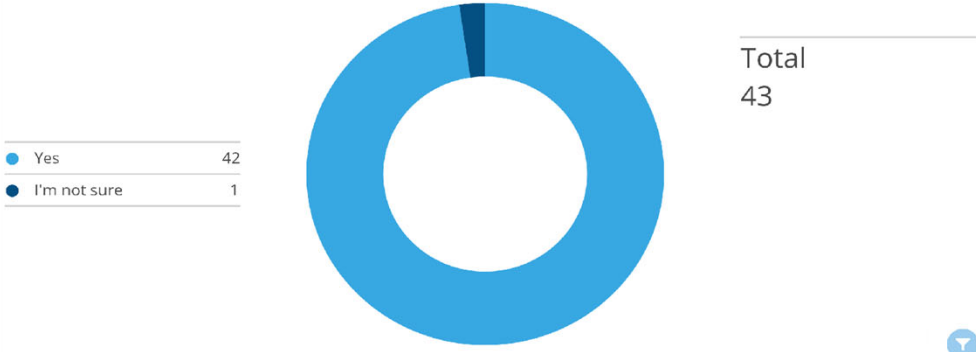

# Traffic Stop Feedback

Did the Officer introduce themselves to you?

What was the outcome of the stop?

Did the Officer explain why they stopped you?

Did the officer explain what you need to do with the citation?