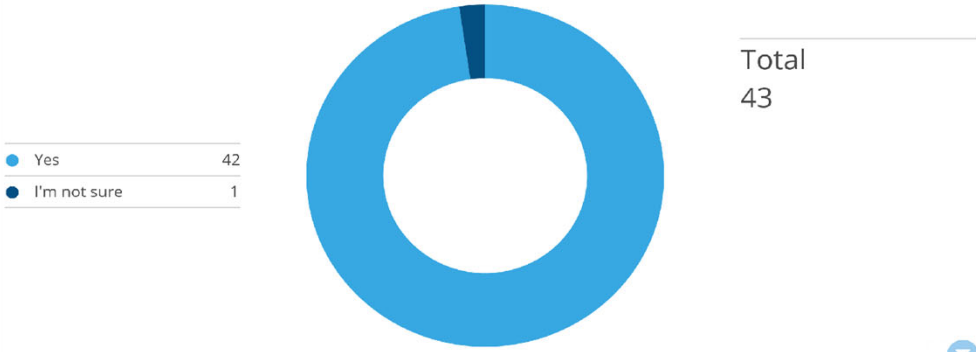

Traffic Stop Feedback

Did the Officer introduce themselves to you?