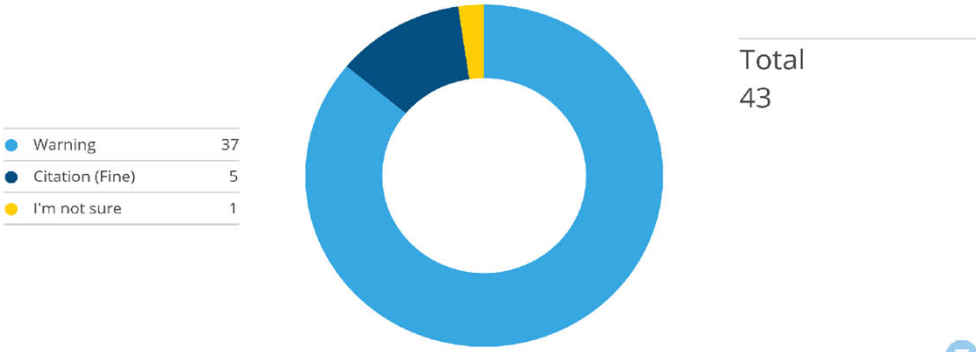

# 45

( 3/1/2024 - 3/31/2024 vs 60 days ago )  
Prior Month 58

↓ -22.41%

Based on your interaction during the stop, how do you view Kalamazoo Public Safety?

Select Age Group

Select

Select Race/Ethnicity

Select

Select Gender

Select

# Traffic Stop Feedback

Did the Officer introduce themselves to you?

What was the outcome of the stop?

Did the Officer explain why they stopped you?

Did the officer explain what you need to do with the citation?