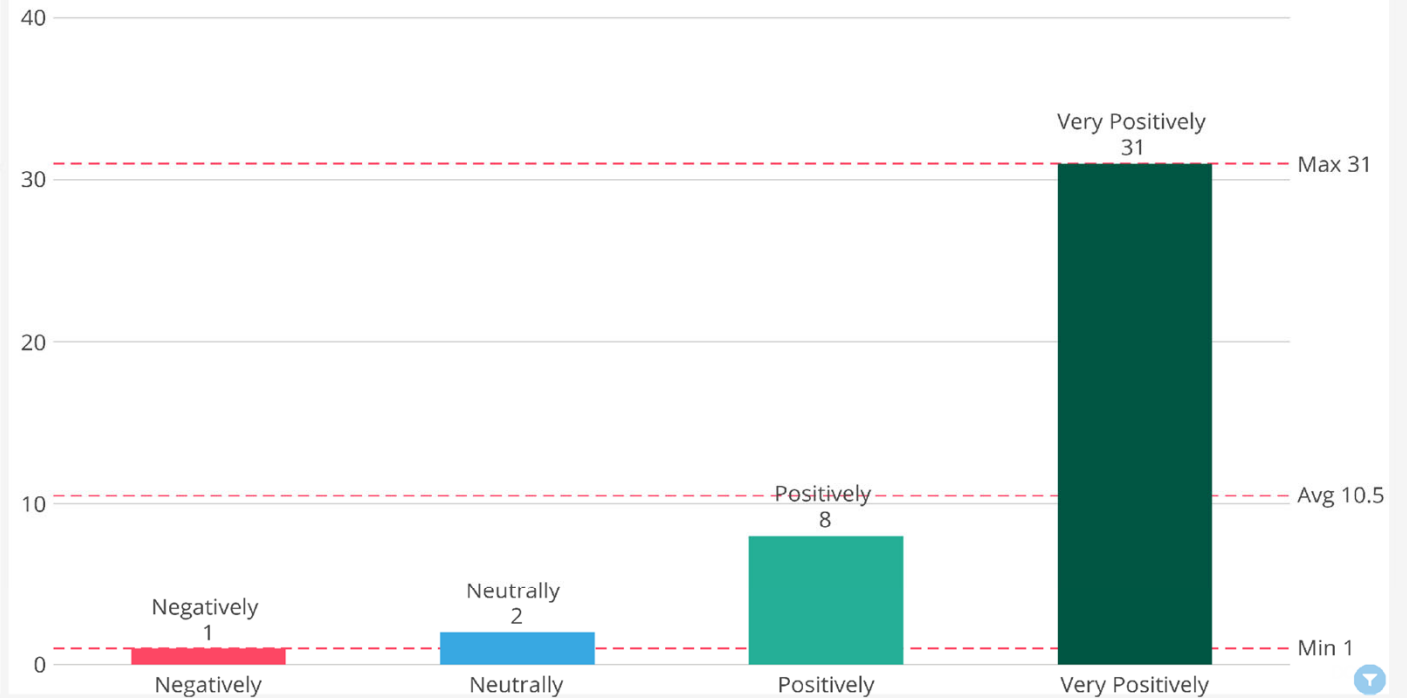

# KALAMAZOO DEPARTMENT OF PUBLIC SAFETY

POWERED BY my90  
by 4AION

Summary (All Time)

/ 90% Post-Traffic Stop Score  
/ 489 All-time Responses  
/ Dataset last updated 4/8/2024, 4:09 AM  
CDT

Number of Responses

# 45

( 3/1/2024 - 3/31/2024 vs 60 days ago )  
Prior Month 58

↓ -22.41%

Based on your interaction during the stop, how do you view Kalamazoo Public Safety?

Select Age Group

Select

Select Race/Ethnicity

Select