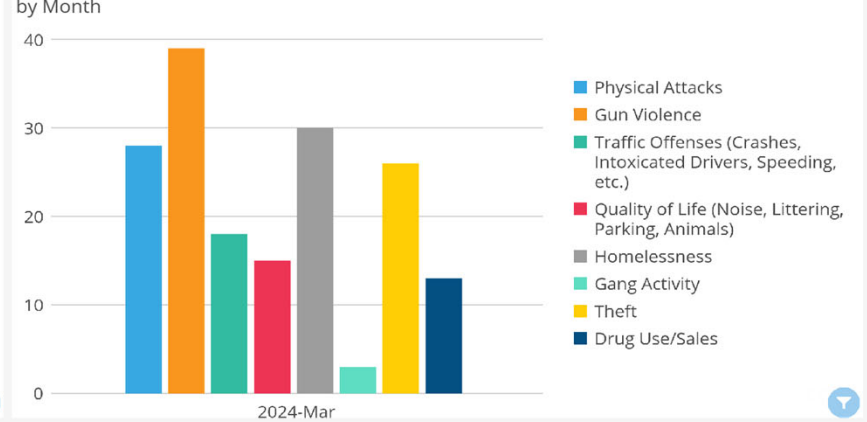

Community Concerns