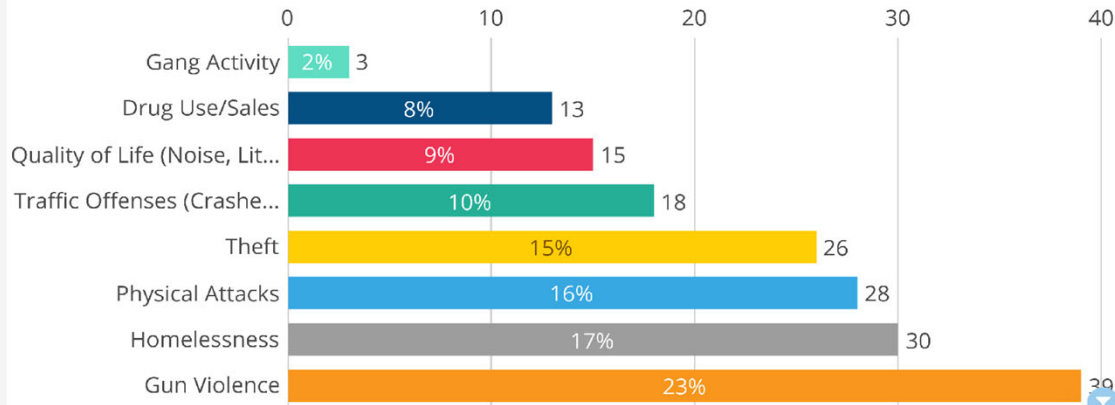

COMMUNITY INPUT ON PUBLIC SAFETY CONCERNS

What is your top safety concern in your community?