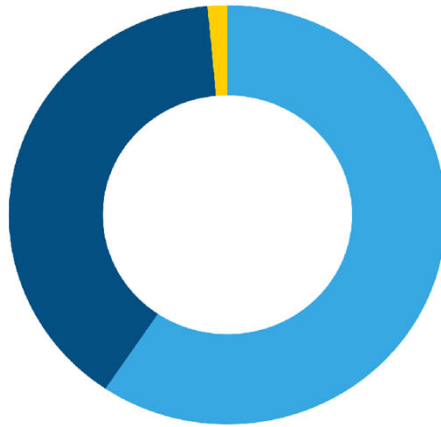

Female	82	59.4%
Male	54	39.1%
Nonbinary / third gender	2	1.45%

What is your age range?

18-20	2.14%
21-27	9.29%
28-35	15%
36-45	13.57%
46-60	28.57%
61+	31.43%

Total
140

What best describes your race/ethnicity?