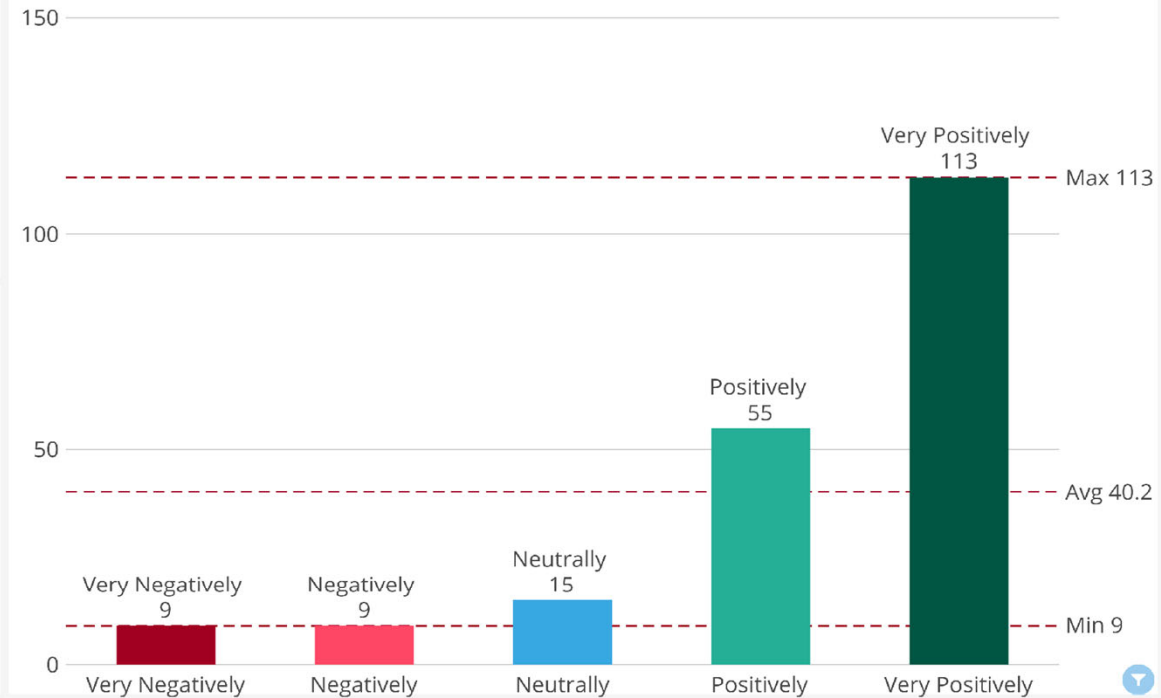

April 8, 2024

Kalamazoo (MI) DPS - Post-Contact

Owner My90

Controls & Filters Mar 1, 2024 - Mar 31, 2024

KALAMAZOO DEPARTMENT OF PUBLIC SAFETY

POWERED BY my90
by 4AION

Summary (All Time)

/ 83% Post-Contact Score
/ 28,271 All-time Sends
/ 3,522 Responses
/ 8% Response Rate
/ Dataset last updated 4/8/2024, 4:09 AM CDT

Number of Responses

227

(3/1/2024 - 3/31/2024 vs 60 days ago)
Prior Month 249

↓ -8.84%

Based on your interaction, how do you view Kalamazoo DPS?

BADGES EARNED

Select Age Group

Select