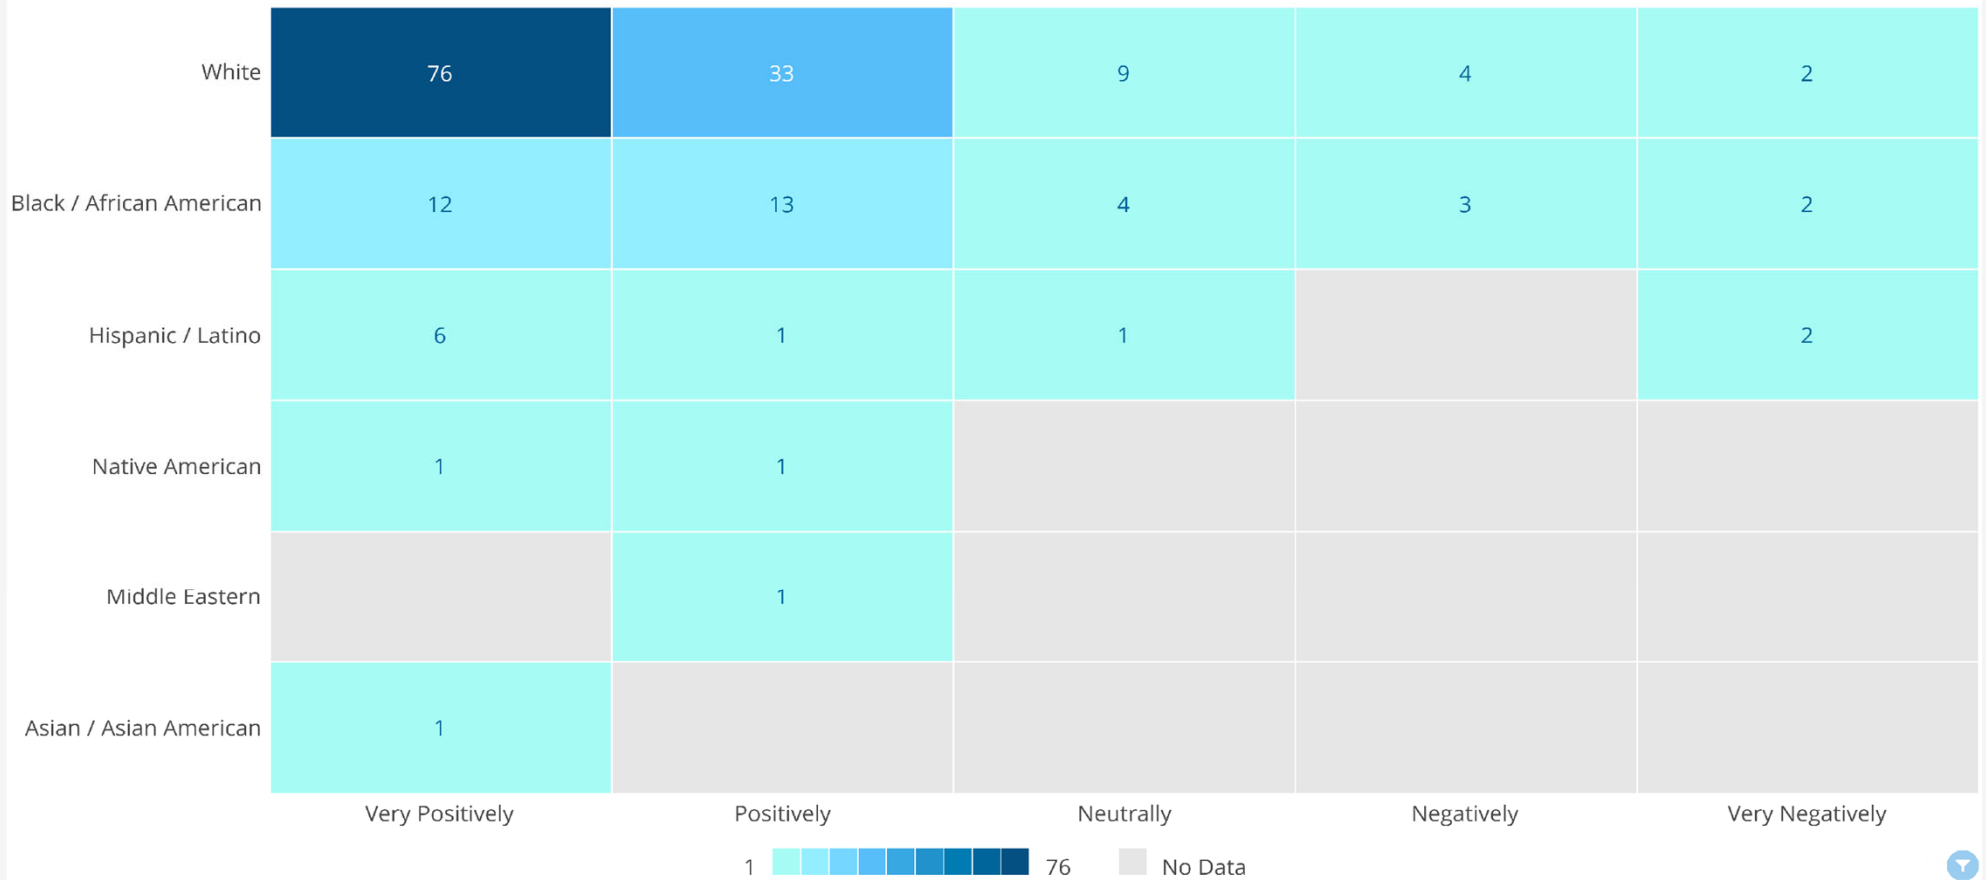

PROCEDURAL JUSTICE

Comparison - View of the agency vs Race/Ethnicity