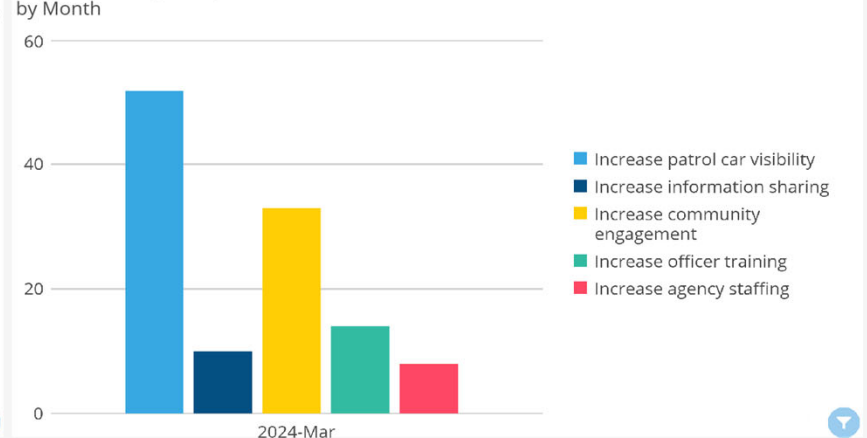

What is your top safety concern in your community?

Community Concerns

What would you most like Kalamazoo DPS to do to improve safety in your community?

Community Request

DEMOGRAPHICS

What best describes your gender?

Female	82	59.4%
Male	54	39.1%
Nonbinary / third gender	2	1.45%

What is your age range?

18-20	2.14%
21-27	9.29%
28-35	15%
36-45	13.57%
46-60	28.57%
61+	31.43%

Total
140

What best describes your race/ethnicity?