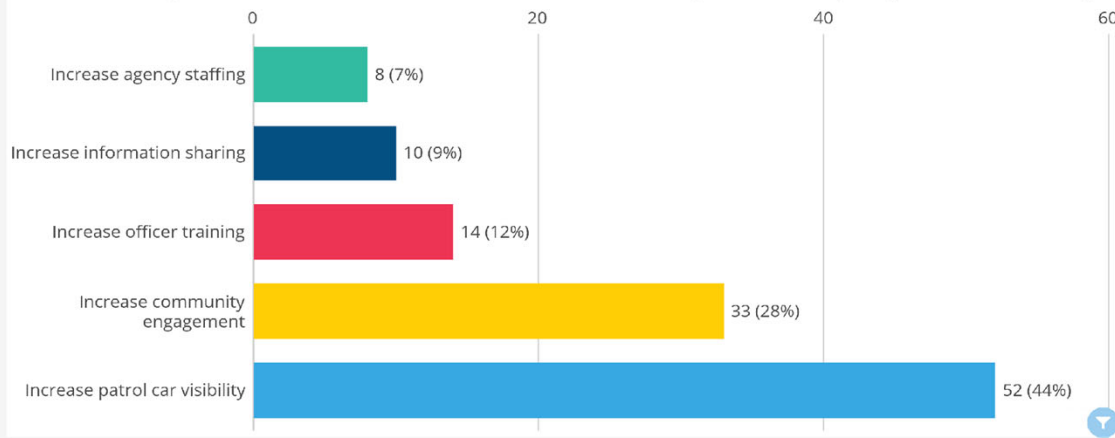

What would you most like Kalamazoo DPS to do to improve safety in your community?