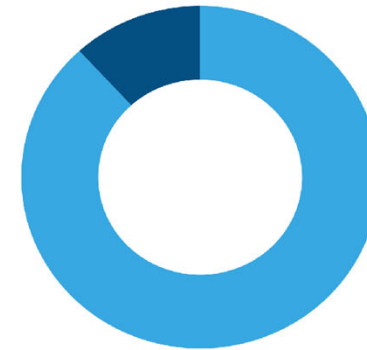

COMMUNITY SENTIMENT

82% had a positive view of the agency | ↘ -5% Last 30 Days vs Last 60 Days
Prior Month 86%

82% felt they were treated with respect | ↘ -5% Last 30 Days vs Last 60 Days
Prior Month 86%

84% felt they were treated fairly | ↘ -4% Last 30 Days vs Last 60 Days
Prior Month 88%

87% felt they were listened to | ↘ -1% Last 30 Days vs Last 60 Days
Prior Month 88%

87% understood what they were told | ↘ -1% Last 30 Days vs Last 60 Days
Prior Month 88%

85% had their questions answered | ↗ 1% Last 30 Days vs Last 60 Days
Prior Month 85%

Did you receive the help you needed?