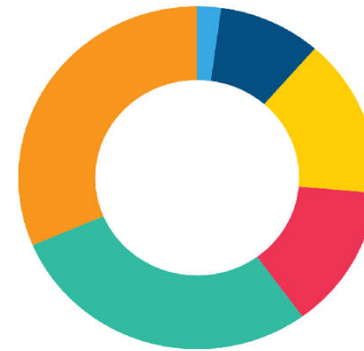

Female	82	59.4%
Male	54	39.1%
Nonbinary / third gender	2	1.45%

What is your age range?

18-20	2.14%
21-27	9.29%
28-35	15%
36-45	13.57%
46-60	28.57%
61+	31.43%

Total
140

What best describes your race/ethnicity?