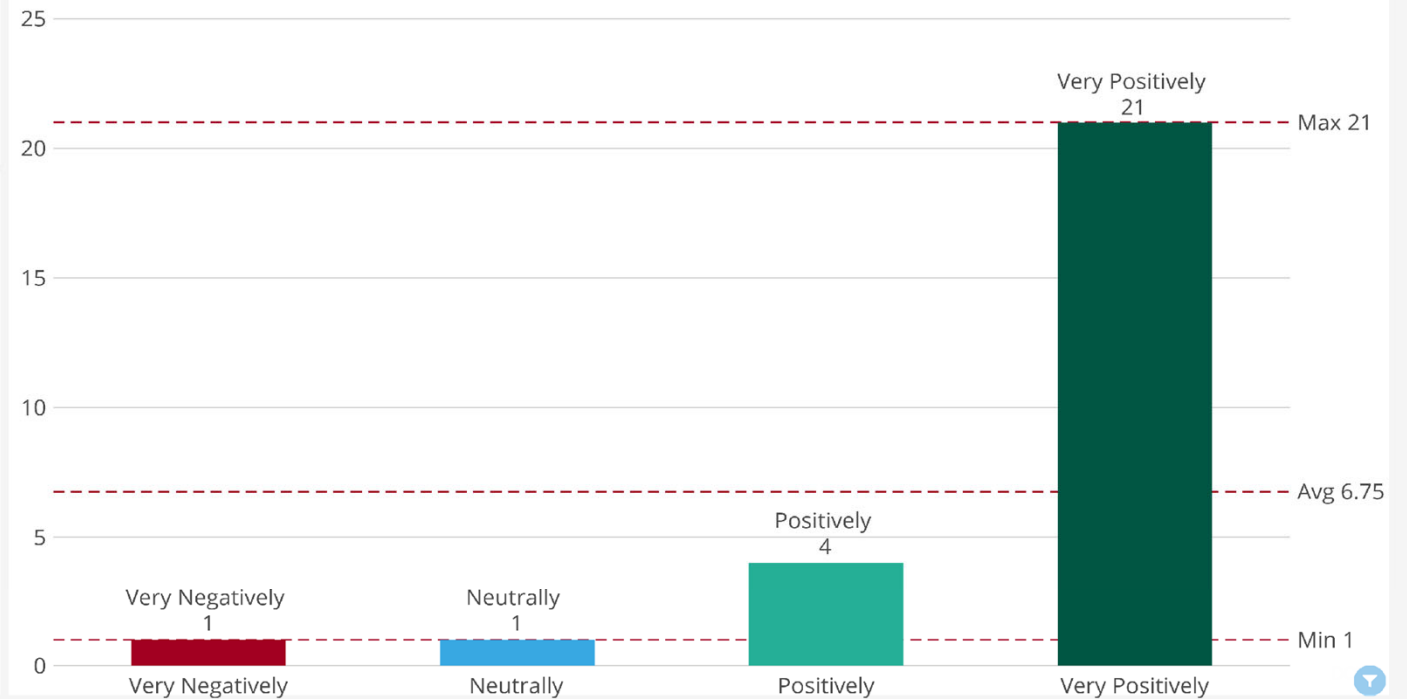

January 3, 2024

Kalamazoo (MI) DPS - Traffic Stop

Owner My90

Controls & Filters Dec 1, 2023 - Dec 31, 2023

KALAMAZOO DEPARTMENT OF PUBLIC SAFETY

POWERED BY my90
by 4AION

Summary (All Time)

/ 92% Post-Traffic Stop Score
/ 316 All-time Responses
/ Dataset last updated 4 hours ago

Number of Responses

34

(12/1/2023 - 12/31/2023 vs 60 days ago)
Prior Month 25

↑ 36%

Based on your interaction during the stop, how do you view Kalamazoo Public Safety?

Select Age Group

Select

Select Race/Ethnicity