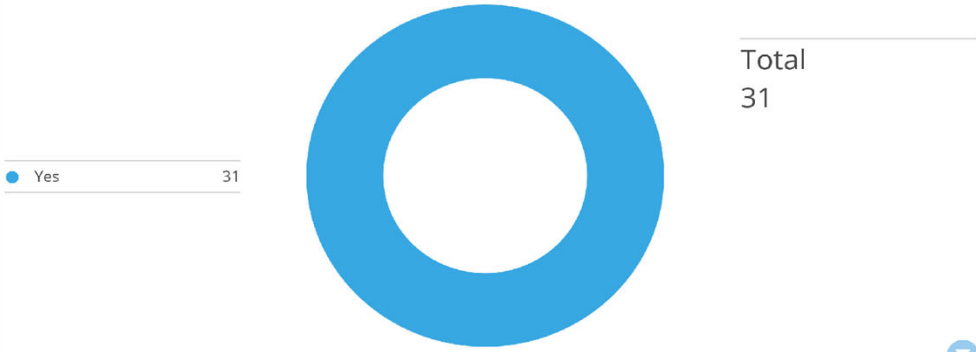

Traffic Stop Feedback

Did the Officer introduce themselves to you?