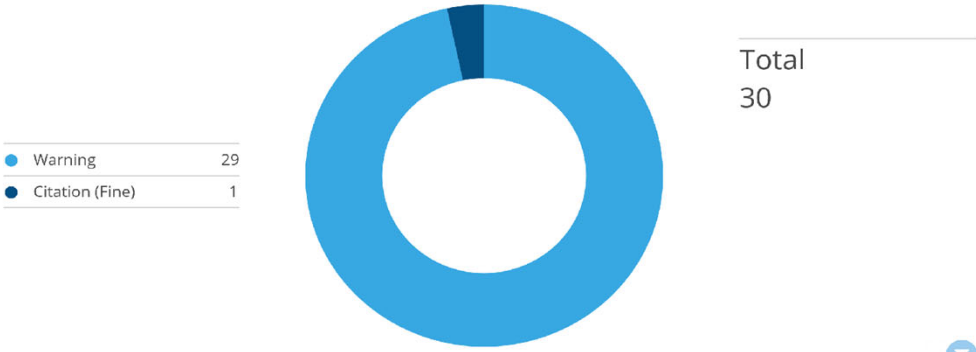

Select

Select Gender

Select

Traffic Stop Feedback

Did the Officer introduce themselves to you?

What was the outcome of the stop?

Did the Officer explain why they stopped you?

Did the officer explain what you need to do with the citation?