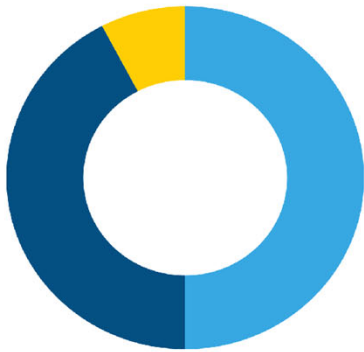

Submissions by Day by Day

JANUARY 2024

Sun	Mon	Tue	Wed	Thu	Fri	Sat
31	1	2	3	4	5	6
7	8	9	10	11	12	13
14	15	16	17	18	19	20
21	22	23	24	25	26	27
28	29	30	31	1	2	3

DEMOGRAPHICS

What best describes your gender?

Male	13	50%
Female	11	42.3%
Nonbinary / th...	2	7.69%

Total
26

What is your age range?

36-45	8
21-27	5
46-60	4
28-35	4
Under 18	2
18-20	2
61+	1

Total
26

What best describes your race/ethnicity?

20

15