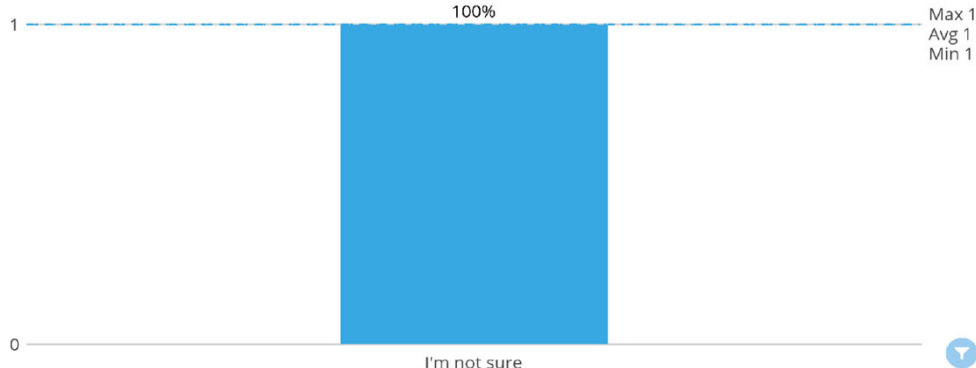

Number of Responses

34

(12/1/2023 - 12/31/2023 vs 60 days ago)
Prior Month 25

↑ 36%

Based on your interaction during the stop, how do you view Kalamazoo Public Safety?

Select Age Group

Select

Select Race/Ethnicity

Select

Select Gender

Select

Traffic Stop Feedback

Did the Officer introduce themselves to you?

What was the outcome of the stop?

Did the Officer explain why they stopped you?

Did the officer explain what you need to do with the citation?