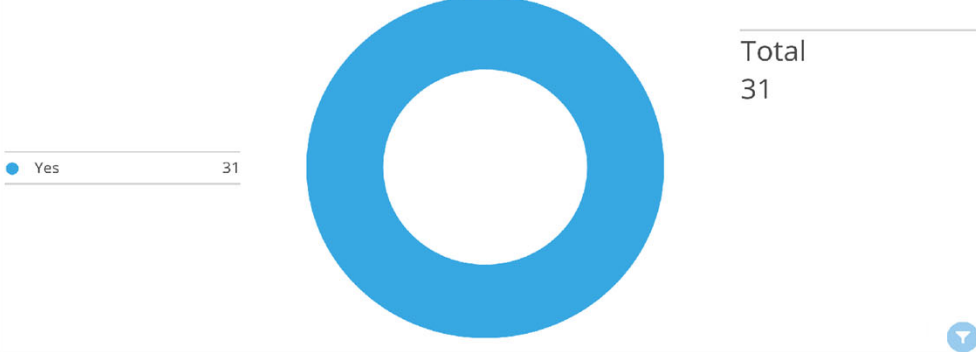

Number of Responses

34

(12/1/2023 - 12/31/2023 vs 60 days ago)
Prior Month 25

↑ 36%

Based on your interaction during the stop, how do you view Kalamazoo Public Safety?

Select Age Group

Select

Select Race/Ethnicity

Select

Select Gender

Select

Traffic Stop Feedback

Did the Officer introduce themselves to you?

What was the outcome of the stop?

Did the Officer explain why they stopped you?

Did the officer explain what you need to do with the citation?